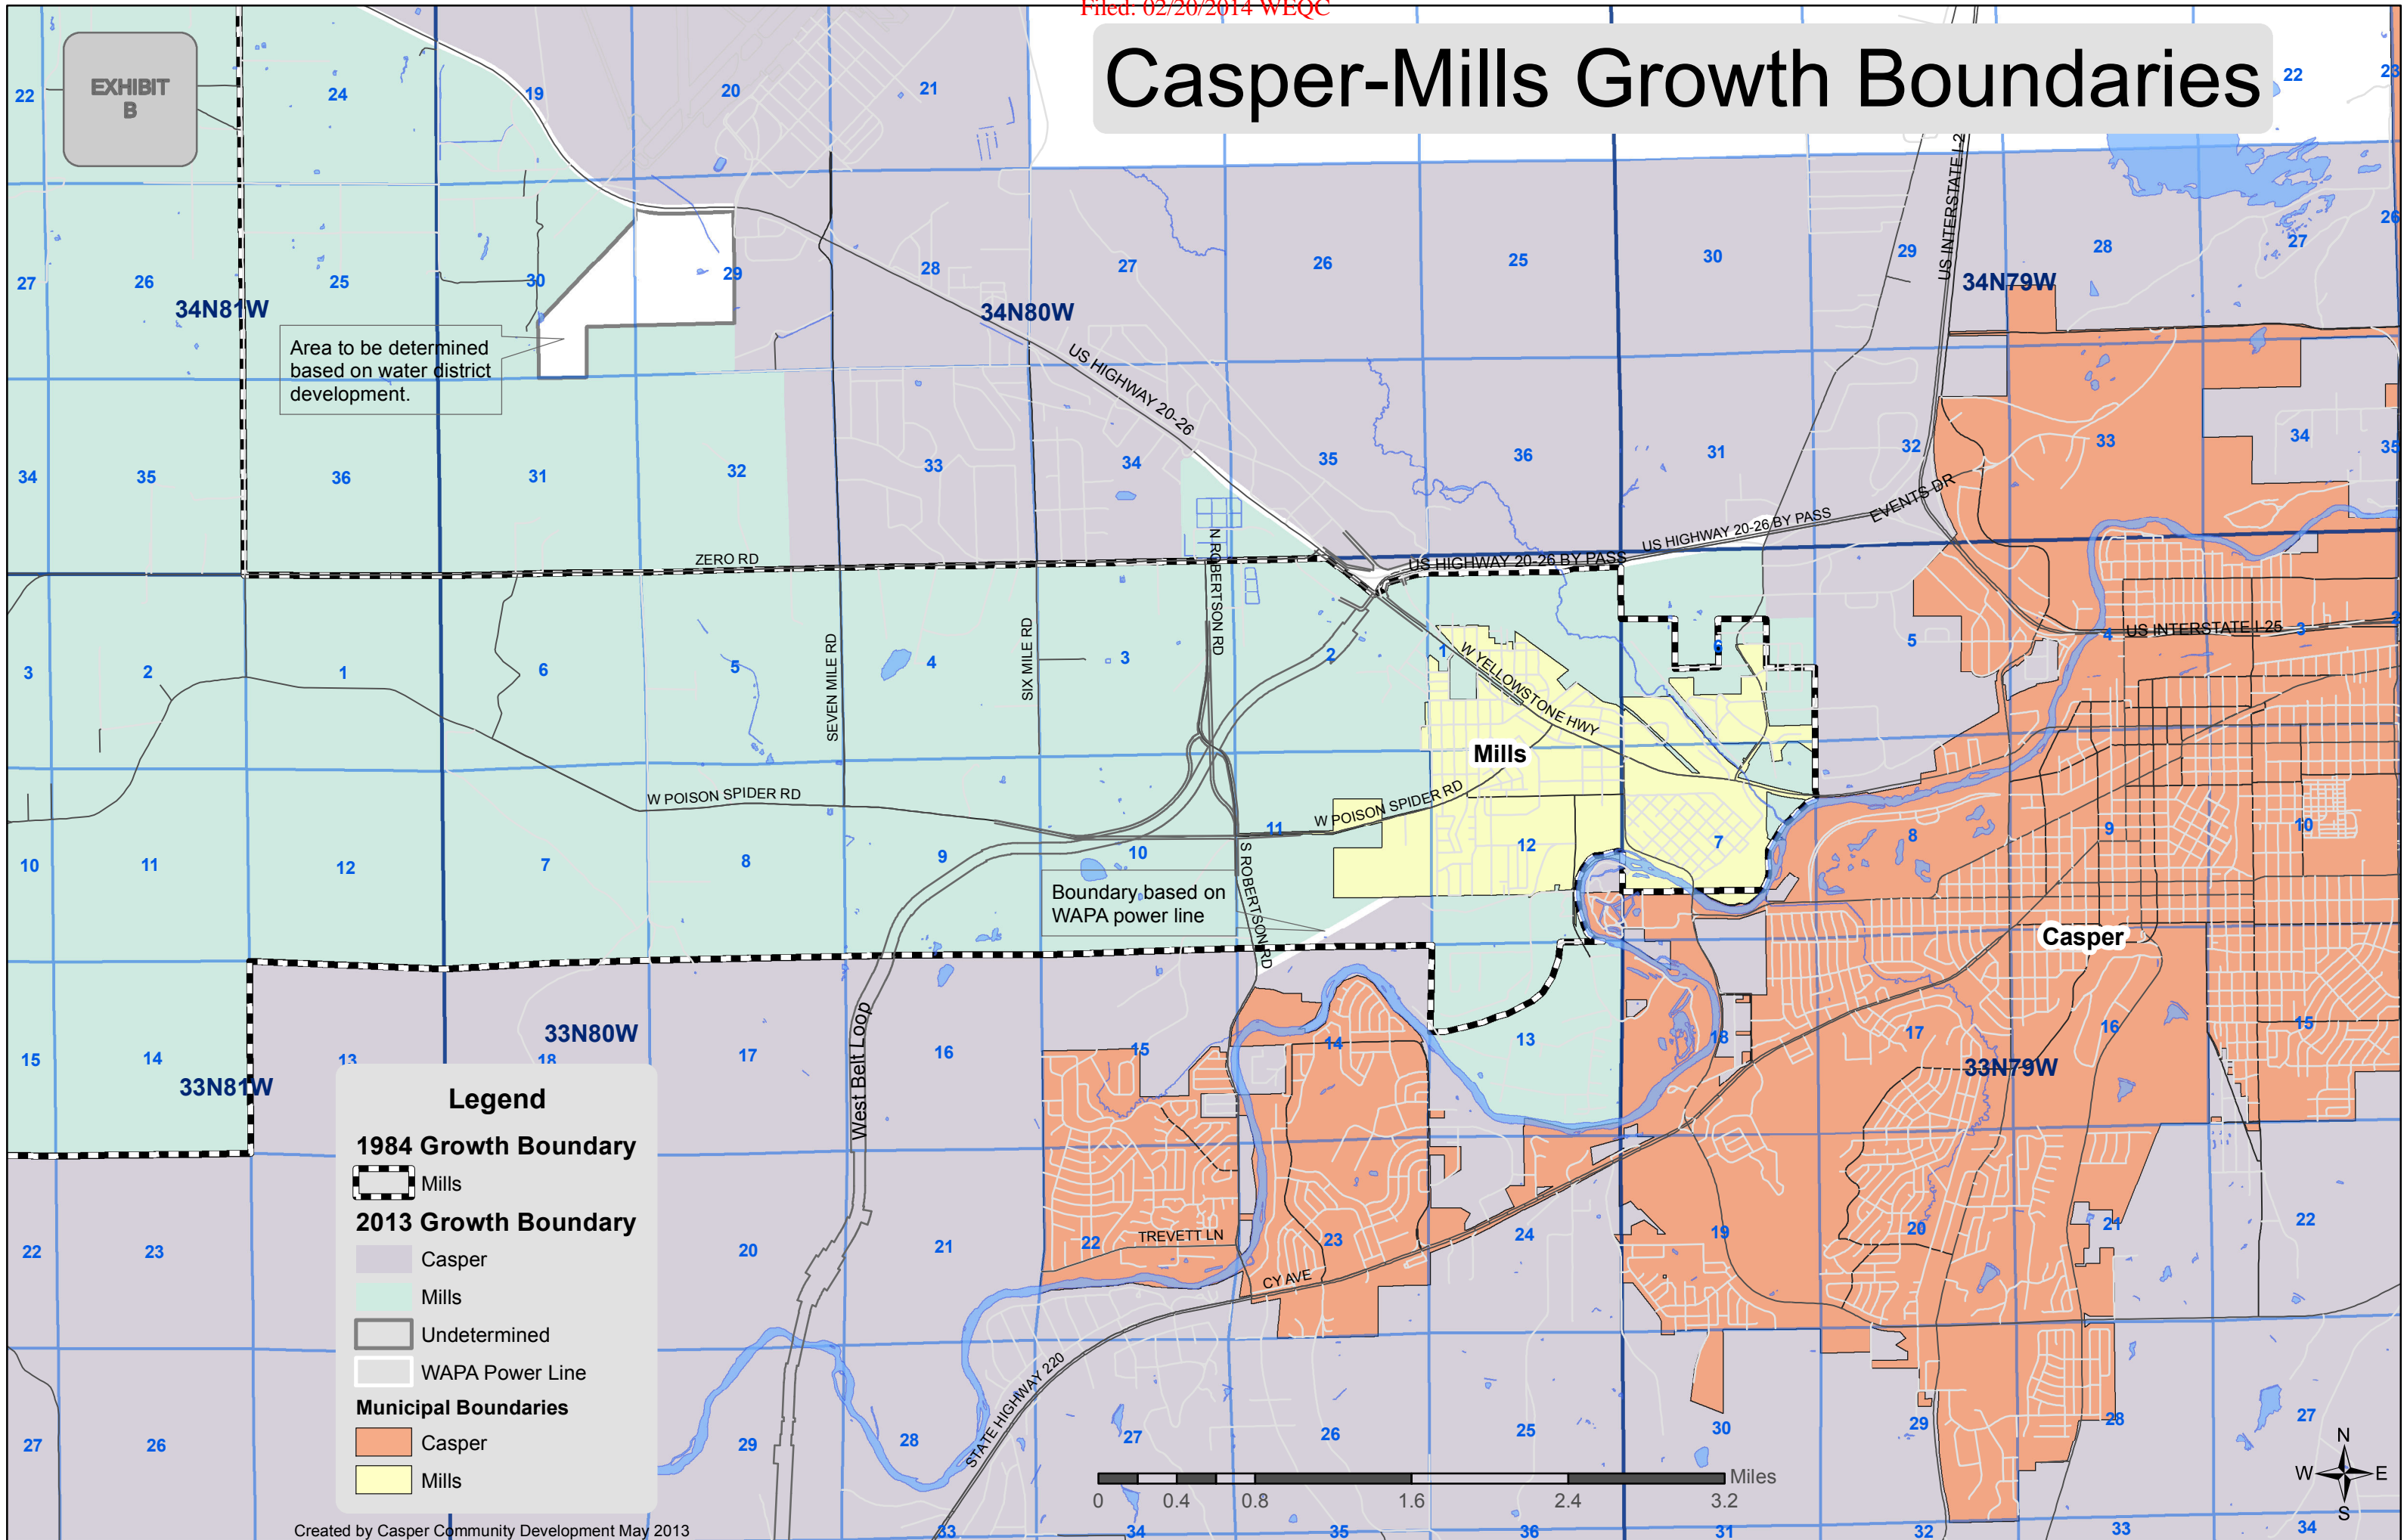

Casper-Mills Growth Boundaries

Area to be determined based on water district development.

Boundary based on WAPA power line

Legend

- 1984 Growth Boundary**
 - Mills (dashed black line)
- 2013 Growth Boundary**
 - Casper (solid black line)
 - Mills (solid black line)
 - Undetermined (dotted black line)
 - WAPA Power Line (white line with black border)
- Municipal Boundaries**
 - Casper (orange fill)
 - Mills (yellow fill)